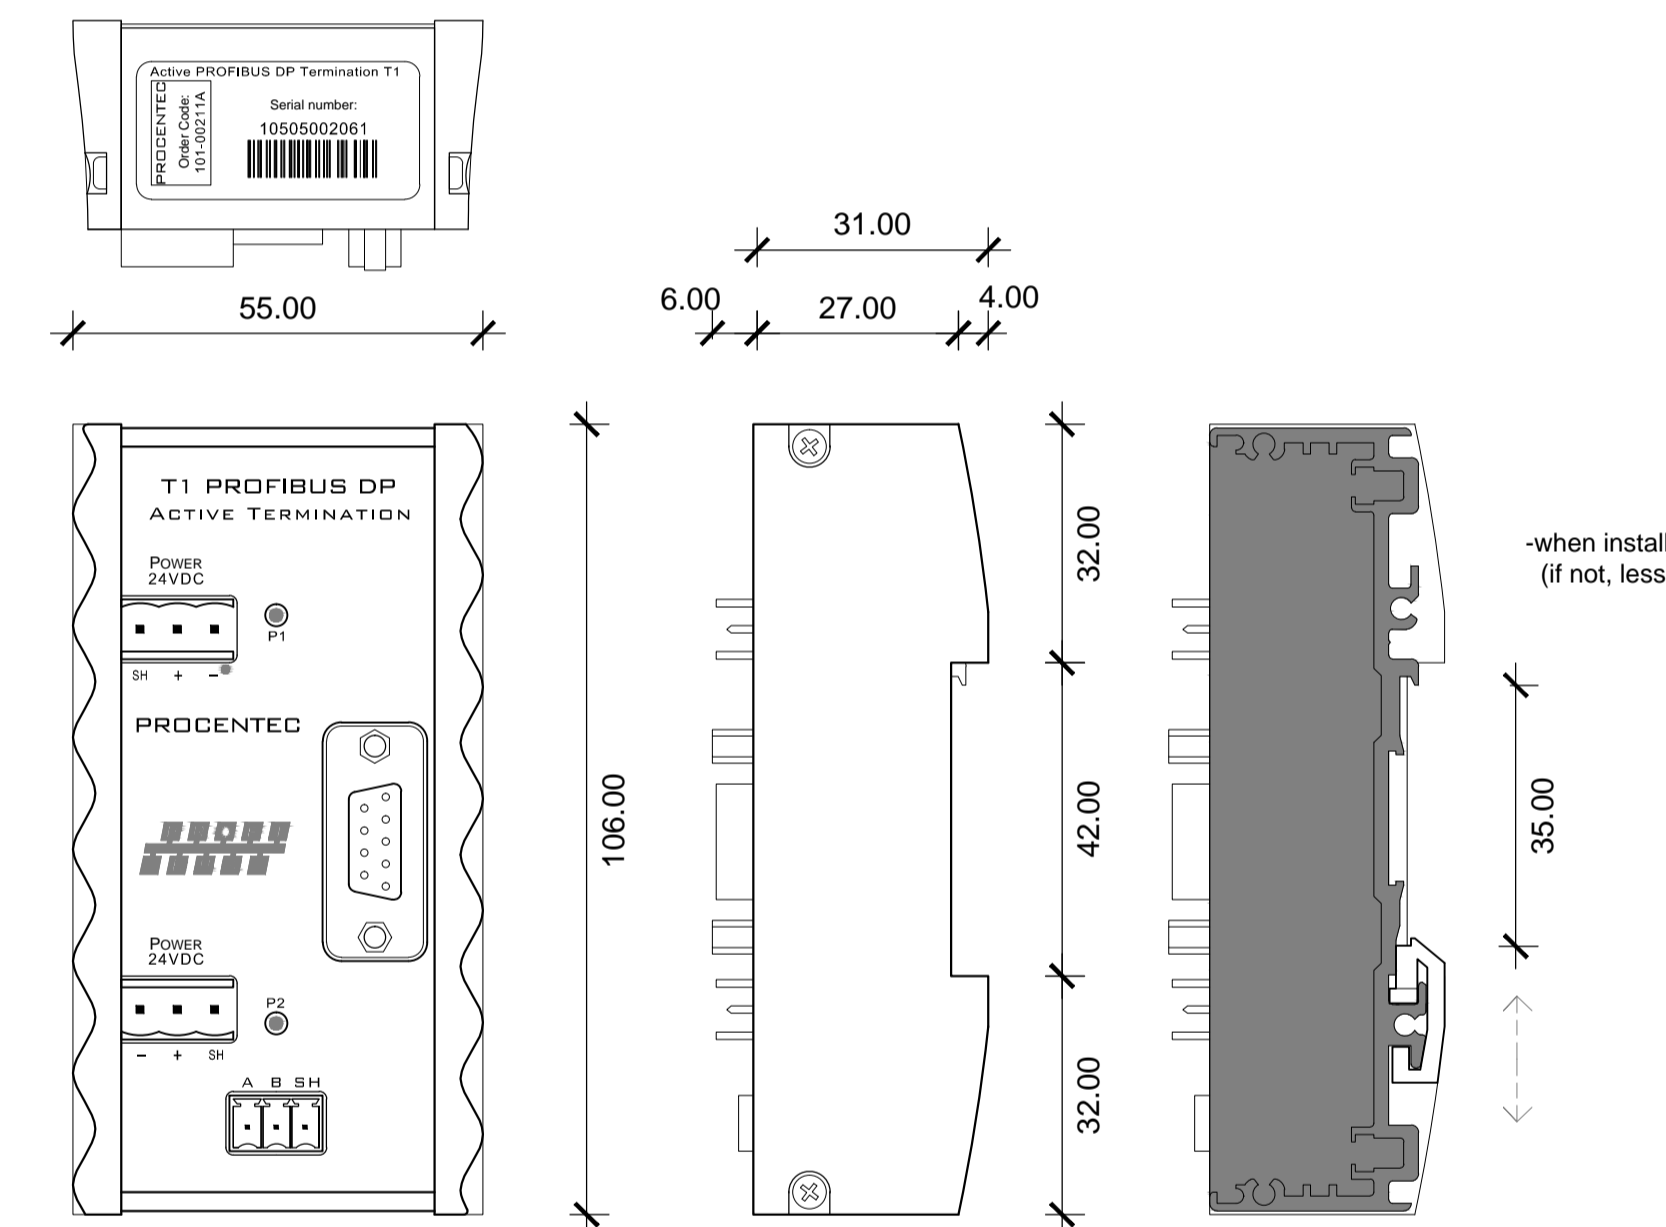

B1 REPEATER

-when installed
(if not, less)

Section for fastening

T1 PROFIBUS DP

-when installed
(if not, less)

Section for fastening