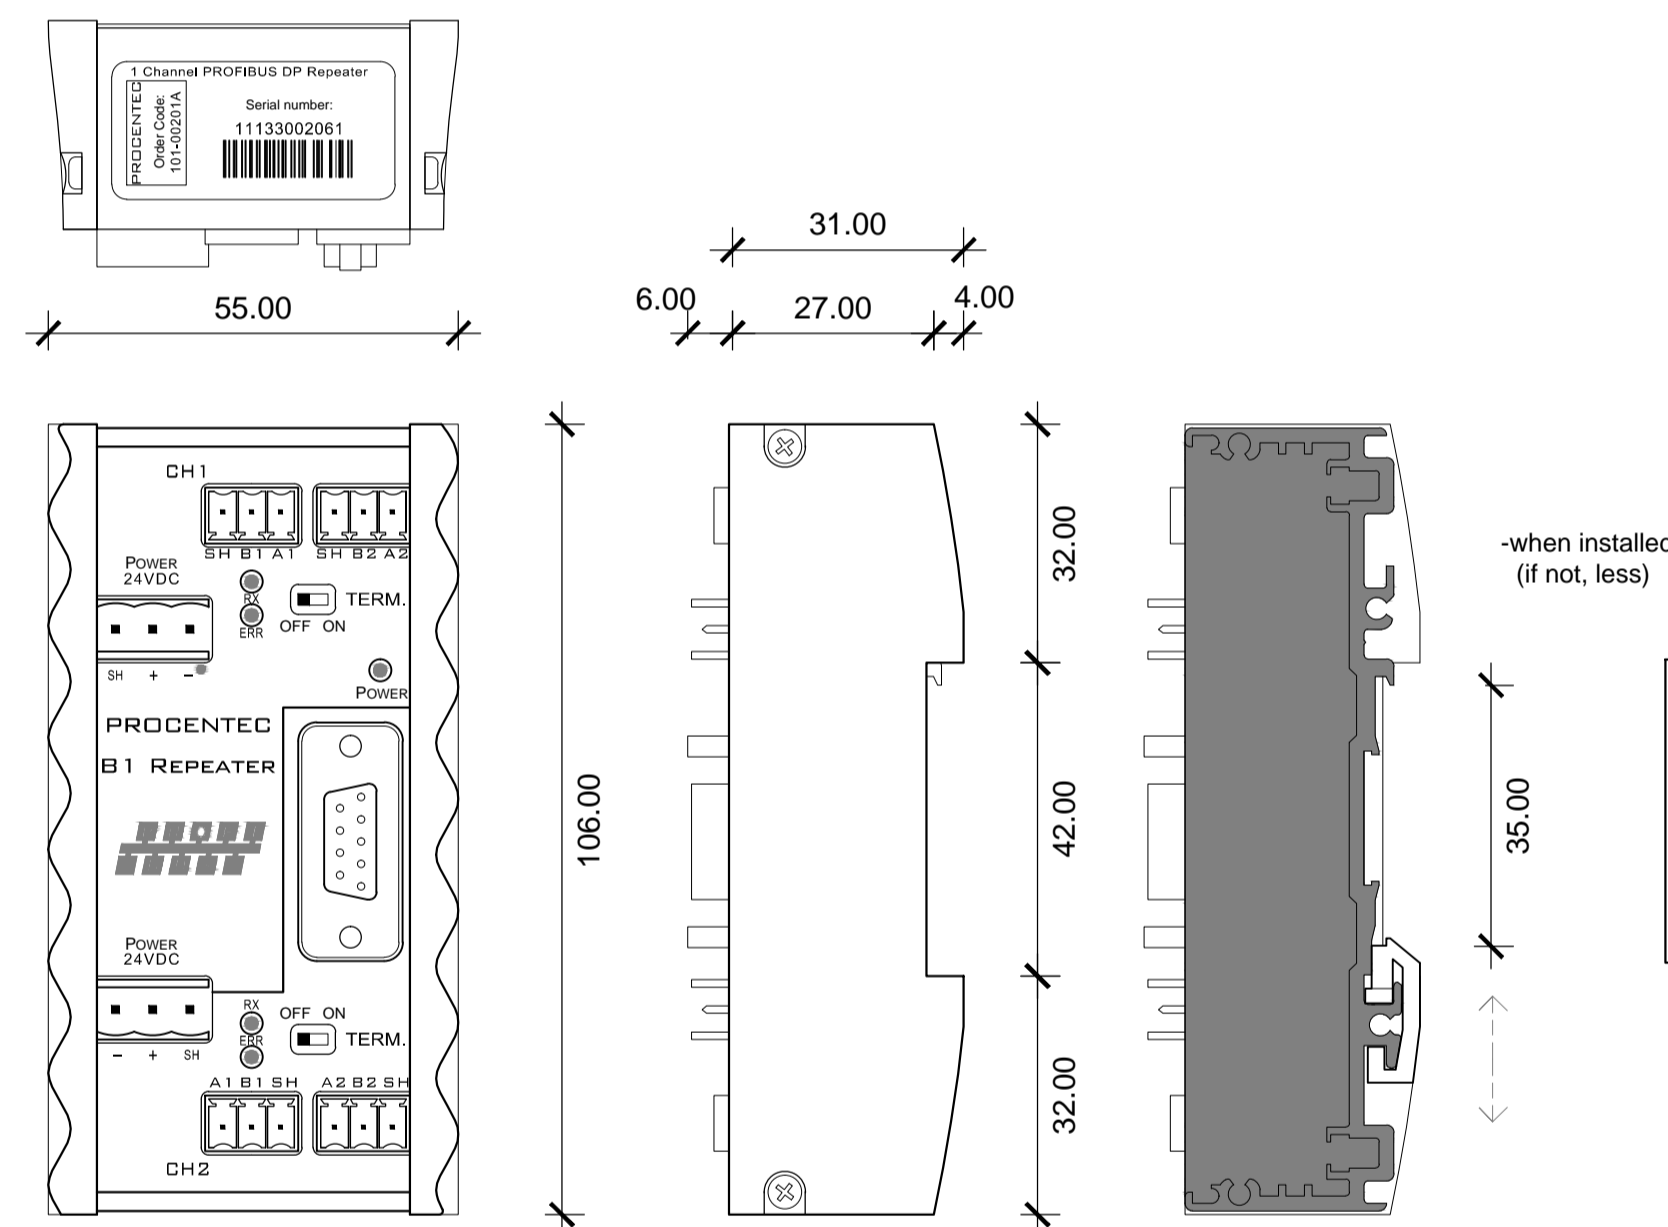

B1 REPEATER

-when installed
(if not, less)

Section for fastening

T1 PROFIBUS DP

-when installed
(if not, less)

Section for fastening