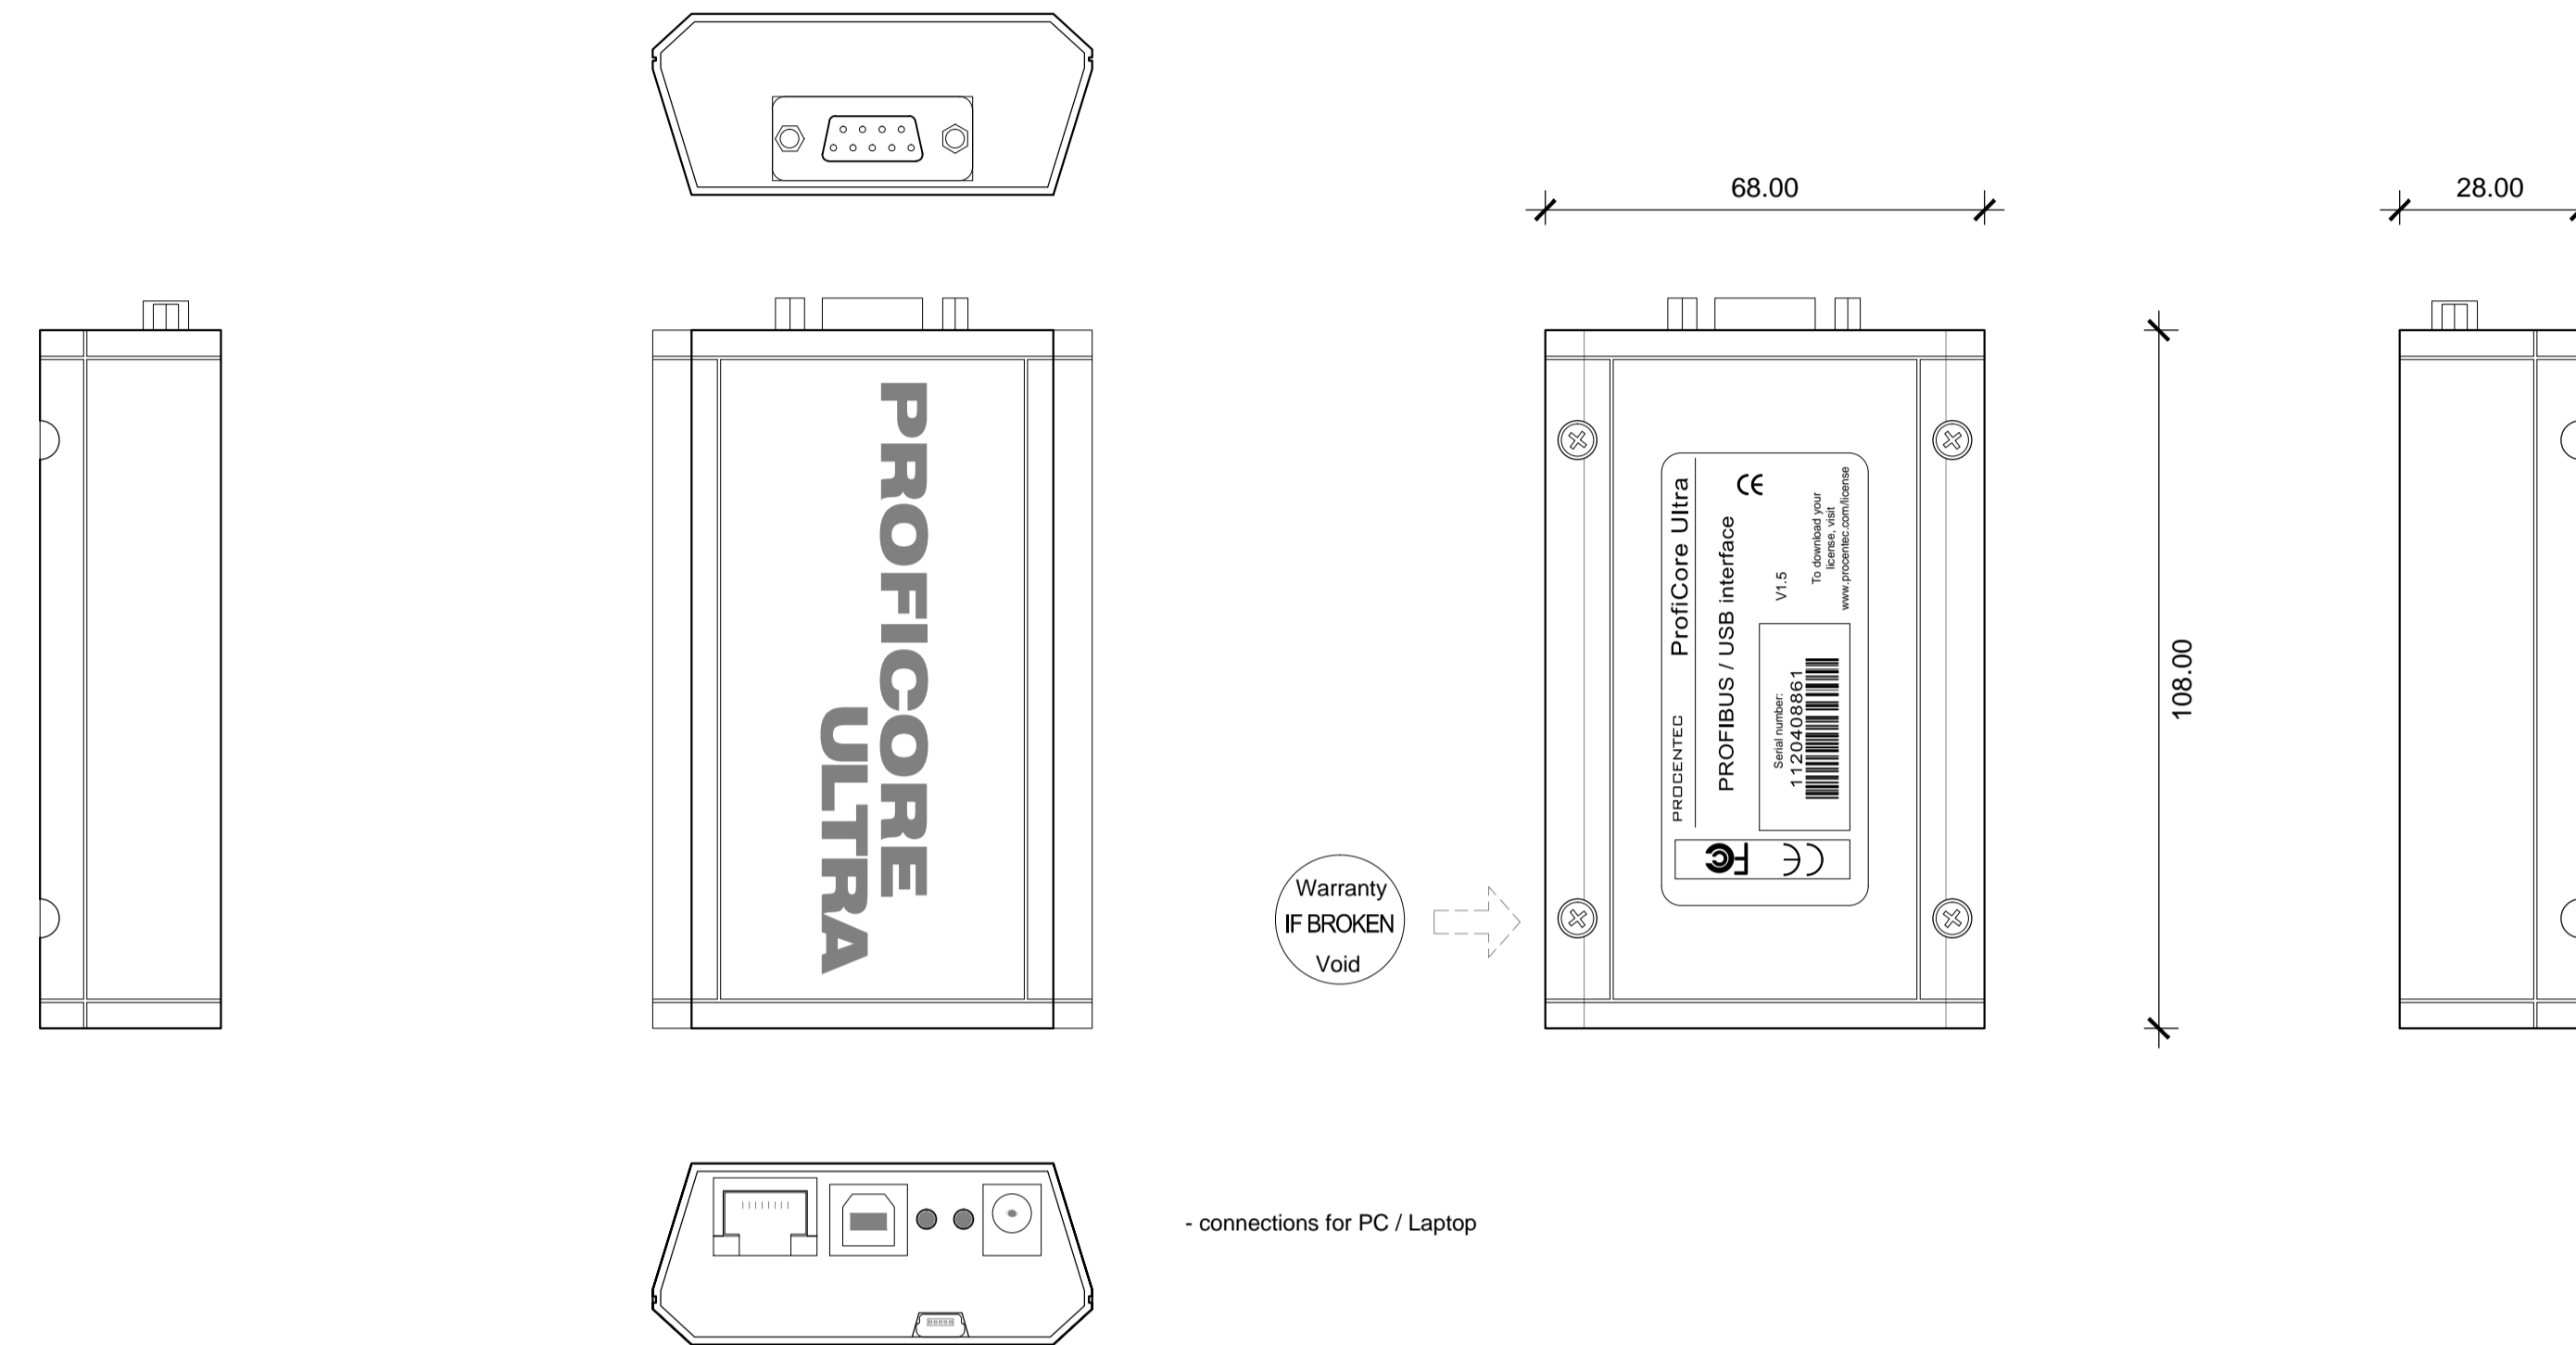

PROFICORE ULTRA

db9 connector

PA-PROBE ULTRA PA

TAP CONNECTOR