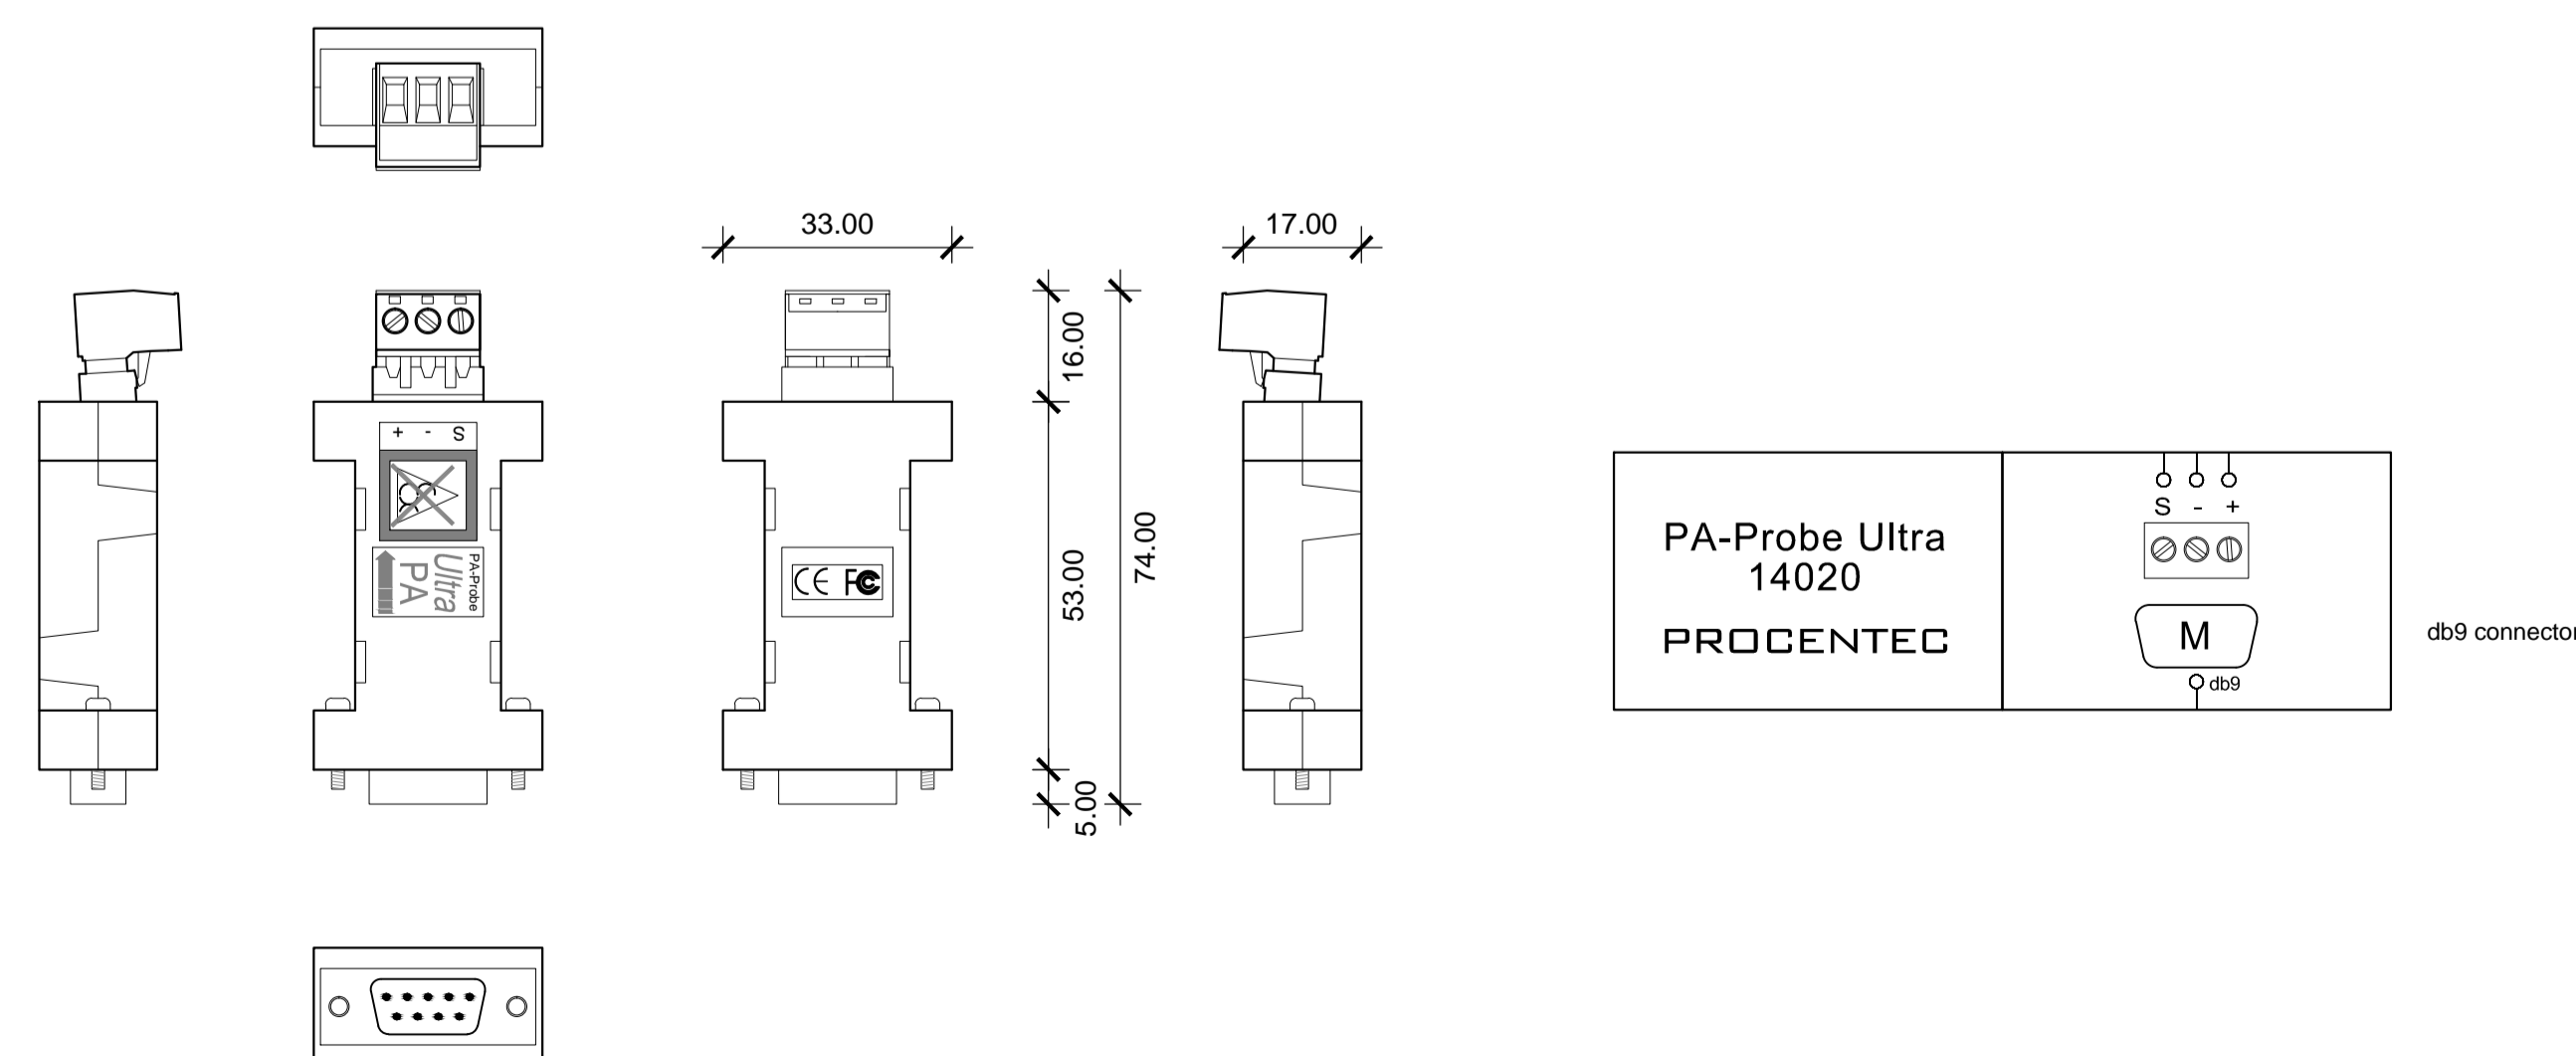

PROFICORE ULTRA

db9 connector

PA-PROBE ULTRA PA

TAP CONNECTOR